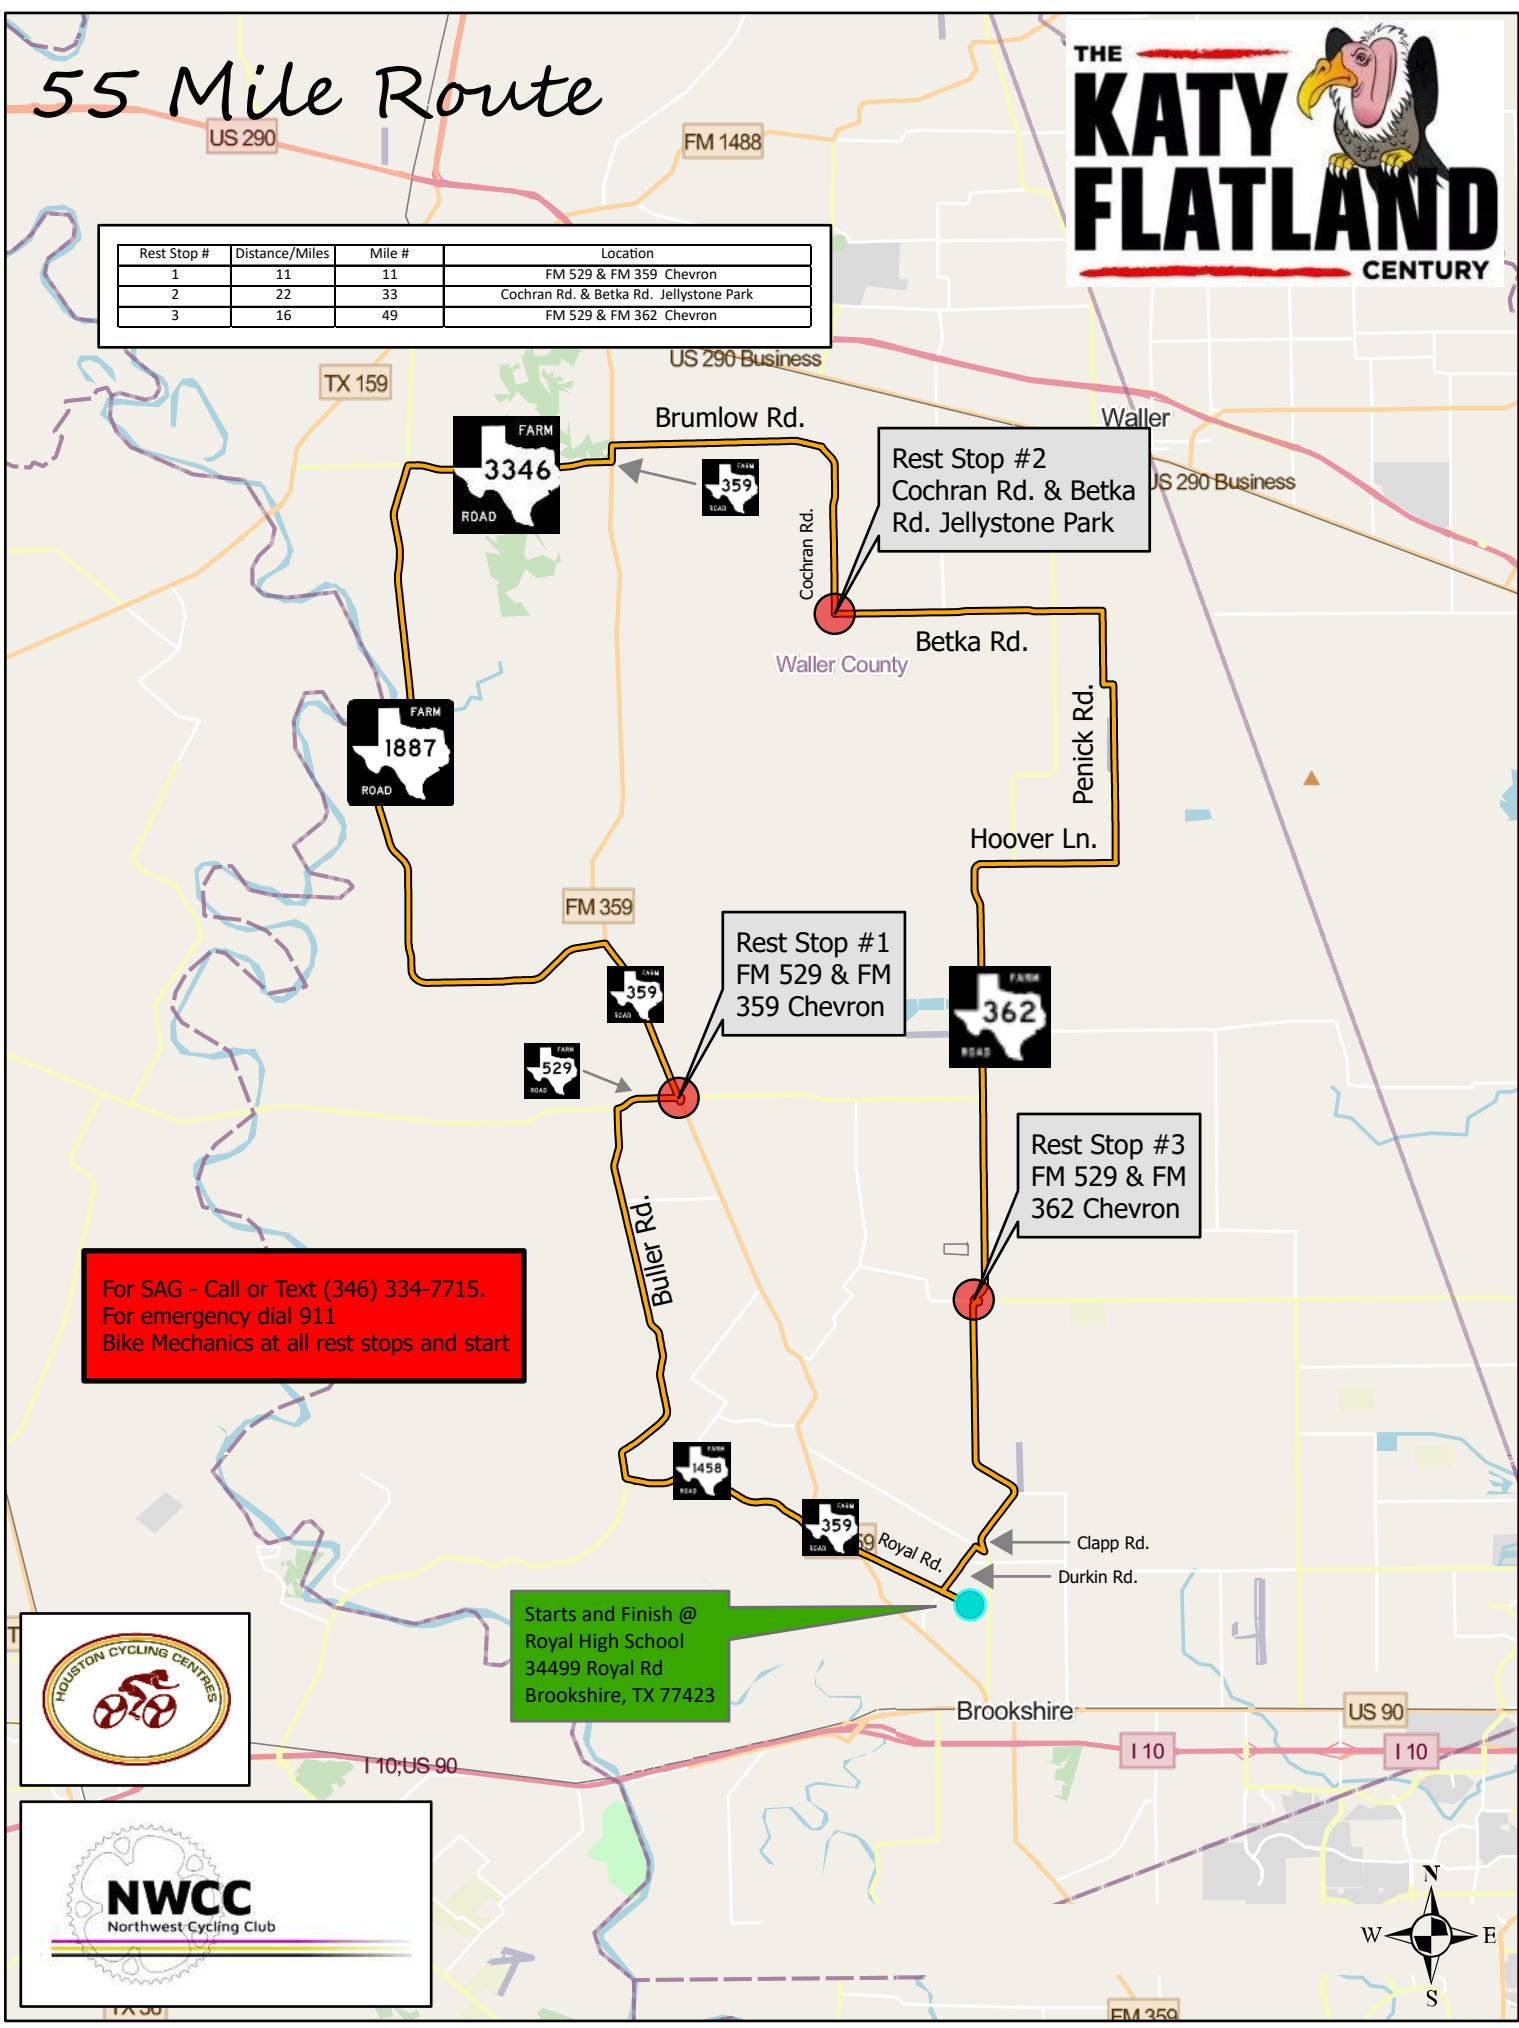

55 Mile Route

Rest Stop #	Distance/Miles	Mile #	Location
1	11	11	FM 529 & FM 359 Chevron
2	22	33	Cochran Rd. & Betka Rd. Jellystone Park
3	16	49	FM 529 & FM 362 Chevron

For SAG - Call or Text (346) 334-7715.
 For emergency dial 911
 Bike Mechanics at all rest stops and start

Starts and Finish @
 Royal High School
 34499 Royal Rd
 Brookshire, TX 77423