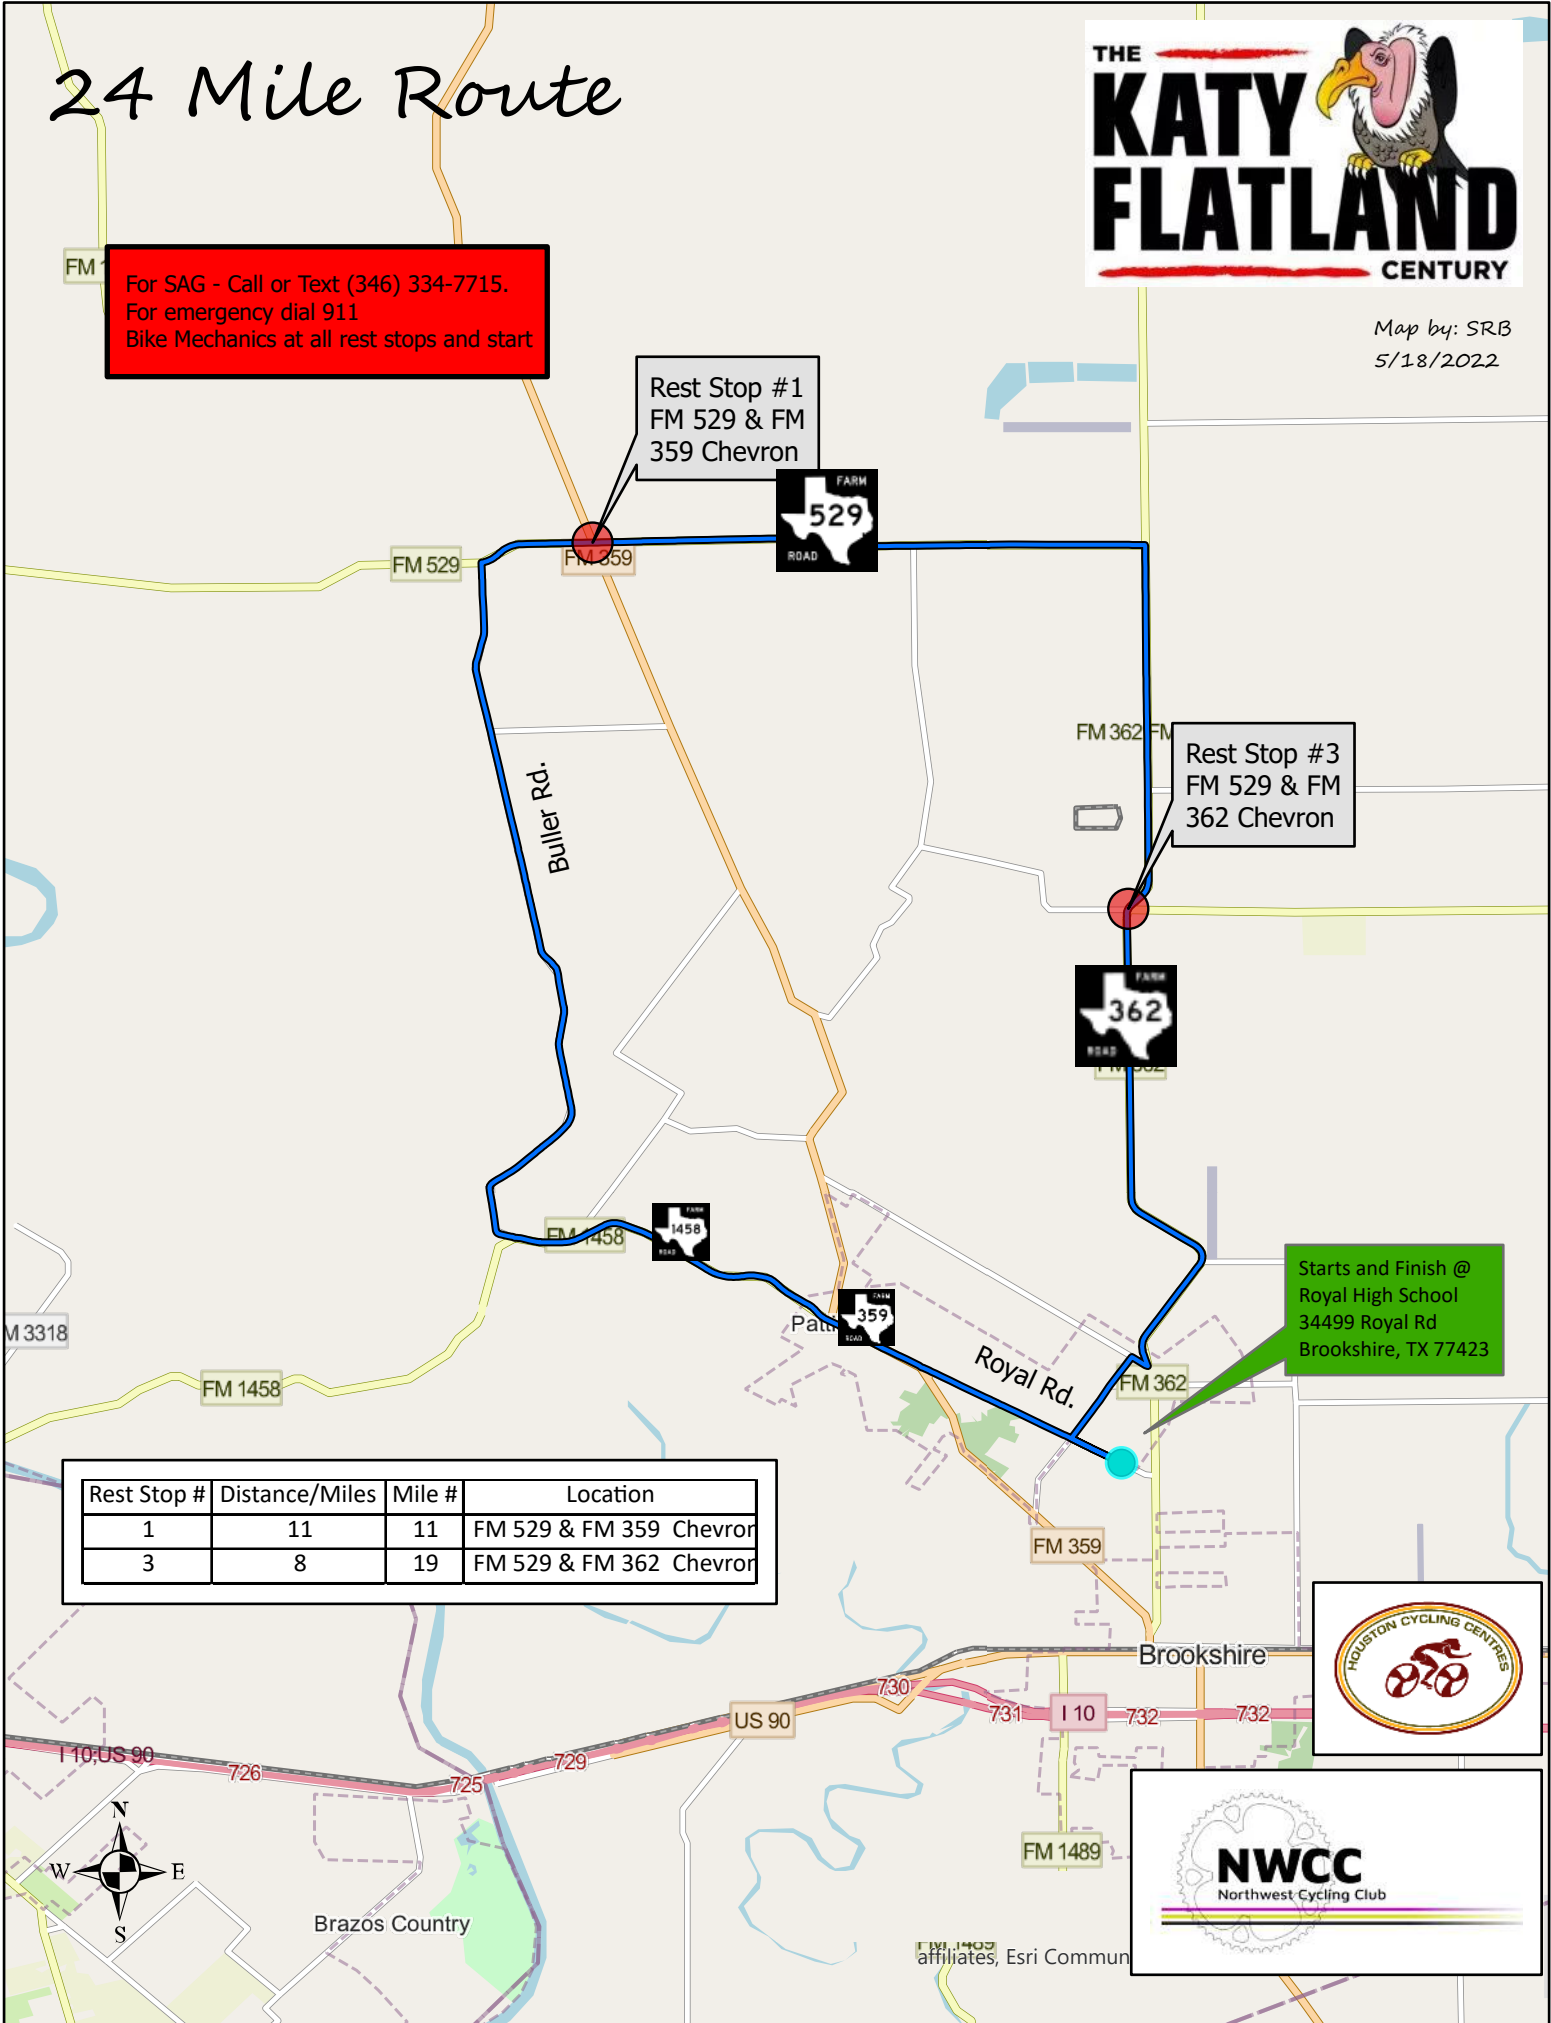

24 Mile Route

Map by: SRB
5/18/2022

For SAG - Call or Text (346) 334-7715.
For emergency dial 911
Bike Mechanics at all rest stops and start

Rest Stop #1
FM 529 & FM 359
Chevron

Rest Stop #3
FM 529 & FM 362
Chevron

Starts and Finish @
Royal High School
34499 Royal Rd
Brookshire, TX 77423

Rest Stop #	Distance/Miles	Mile #	Location
1	11	11	FM 529 & FM 359 Chevron
3	8	19	FM 529 & FM 362 Chevron

Brazos Country

affiliates, Esri Commun